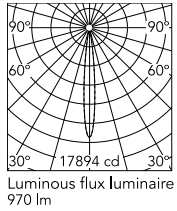

Physical

Colour	Black/Bronze
Trim	No
Orientation	Fixed
Net weight (kg)	0.34
Package height (mm)	16
Package width (mm)	14
Package length (mm)	21
IP internal	20
IP external	55

Download

Mounting instructions [↓ PDF](#)

Schematic light drawing

h(m)	E(lx)	D(m)
1	17894	0.20
2	4474	0.40
3	1988	0.60
4	1118	0.80
5	716	1.00

Photometric

Lighting type	Direct
Light distribution	Symmetric
CCT (K)	2700
CRI>	90
LED Life / Failure Ratio	L80B10 > 50.000h (Tc=85°C)
Beam angle C0-180 (°)	11
Beam angle C90-270 (°)	11
Extreme cut off	No
UGR _L	<10