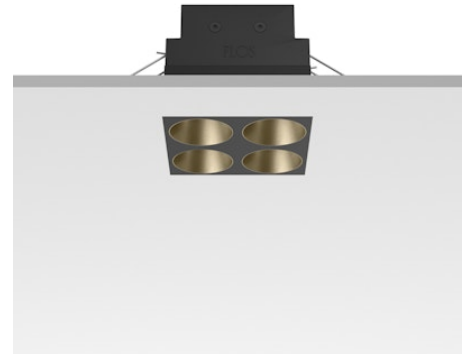

FLOS

05.0642.14CDA Black/Bronze

Light Shadow Fixed No Trim Dali Version 4 Spots Square Optic Spot

Designed by FLOS Architectural, 2022

970lm - 2700K - CRI> 90 - Beam° 11

Recessed integrated luminaire with 4 LED lighting spots. Remote power supply included (220-240V). It requires a pre-installation frame, to be ordered separately.

Are you a professional and your project needs consulting and support?

[BOOK AN APPOINTMENT](#)

Main specifications

Mounting	Ceiling recessed
Environments	Indoor dry location
Light source type	LED
Light sources included	Yes
LED type	Power LED
Number of lamps	1
System power (W)	10.8
Source flux (lm)	1169
Lumen Output (lm)	970
Efficacy (lm/W)	89

Physical

Colour	Black/Bronze
Trim	No
Orientation	Fixed
Net weight (kg)	0.34
Package height (mm)	16
Package width (mm)	14
Package length (mm)	21
IP internal	20
IP external	55

Download

Mounting instructions [↓ PDF](#)