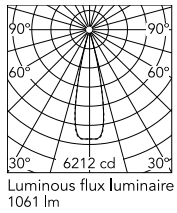

Physical

Colour	Black/Bronze
Trim	No
Orientation	Fixed
Net weight (kg)	0.34
Package height (mm)	16
Package width (mm)	14
Package length (mm)	21
IP internal	20
IP external	55

Download

Mounting instructions [↓ PDF](#)

Schematic light drawing

h(m)	E(lx)	D(m)
1	6186	0.44
2	1546	0.88
3	687	1.32
4	387	1.76
5	247	2.20

Photometric

Lighting type	Direct
Light distribution	Symmetric
CCT (K)	3000
CRI>	90
LED Life / Failure Ratio	L80B10 > 50.000h (Tc=85°C)
Beam angle C0-180 (°)	25
Beam angle C90-270 (°)	25
Extreme cut off	No
UGR _L	<10