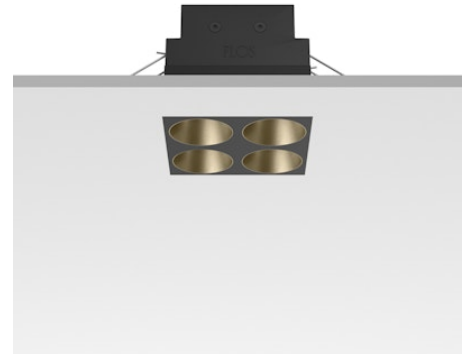

FLOS

05.0657.14CDA Black/Bronze

Light Shadow Fixed No Trim Dali Version 4 Spots Square Optic Medium

Designed by FLOS Architectural, 2022

1061lm - 3000K - CRI> 90 - Beam° 25

Recessed integrated luminaire with 4 LED lighting spots. Remote power supply included (220-240V). It requires a pre-installation frame, to be ordered separately.

Are you a professional and your project needs consulting and support?

[BOOK AN APPOINTMENT](#)

Main specifications

Mounting	Ceiling recessed
Environments	Indoor dry location
Light source type	LED
Light sources included	Yes
LED type	Power LED
Number of lamps	1
System power (W)	10.8
Source flux (lm)	1281
Lumen Output (lm)	1061
Efficacy (lm/W)	98

Physical

Colour	Black/Bronze
Trim	No
Orientation	Fixed
Net weight (kg)	0.34
Package height (mm)	16
Package width (mm)	14
Package length (mm)	21
IP internal	20
IP external	55

Download

Mounting instructions [↓ PDF](#)