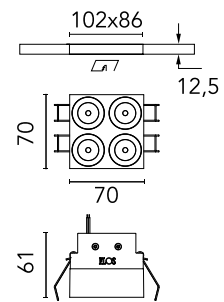

Are you a professional and your project needs consulting and support?

[BOOK AN APPOINTMENT](#)

Main specifications

Mounting	Ceiling recessed
Environments	Indoor dry location
Light source type	LED
Light sources included	Yes
LED type	Power LED
Number of lamps	1
System power (W)	10.8
Source flux (lm)	1281
Lumen Output (lm)	1050
Efficacy (lm/W)	97

Physical

Colour	Black/Black
Trim	No
Orientation	Fixed
Net weight (kg)	0.34
Package height (mm)	16
Package width (mm)	14
Package length (mm)	21
IP internal	20
IP external	55

Download

Mounting instructions [↓ PDF](#)

Photometric Files

LDT / IES [↓ ZIP](#)

Technical Drawings

2D [↓ ZIP](#)

3D [↓ ZIP](#)