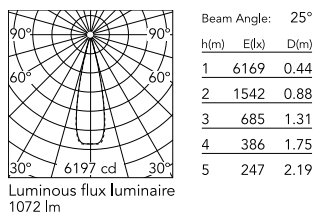

### Physical

Colour	White/White
Trim	No
Orientation	Fixed
Net weight (kg)	0.34
Package height (mm)	16
Package width (mm)	14
Package length (mm)	21
IP internal	20
IP external	55

### Technical Drawings

2D [↓ ZIP](#)

3D [↓ ZIP](#)

## Schematic light drawing