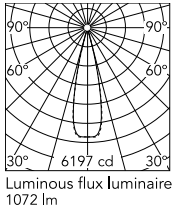

### Physical

Colour	Black/White
Trim	No
Orientation	Fixed
Net weight (kg)	0.34
Package height (mm)	16
Package width (mm)	14
Package length (mm)	21
IP internal	20
IP external	55

### Technical Drawings

2D [↓ ZIP](#)

3D [↓ ZIP](#)

## Schematic light drawing

h(m)	E(lx)	D(m)
1	6169	0.44
2	1542	0.88
3	685	1.31
4	386	1.75
5	247	2.19