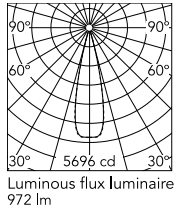

### Physical

Colour	White/Steel
Trim	No
Orientation	Fixed
Net weight (kg)	0.34
Package height (mm)	16
Package width (mm)	14
Package length (mm)	21
IP internal	20
IP external	55

### Technical Drawings

2D [↓ ZIP](#)

3D [↓ ZIP](#)

## Schematic light drawing

h(m)	E(lx)	D(m)
1	5684	0.44
2	1421	0.88
3	632	1.32
4	355	1.76
5	227	2.20