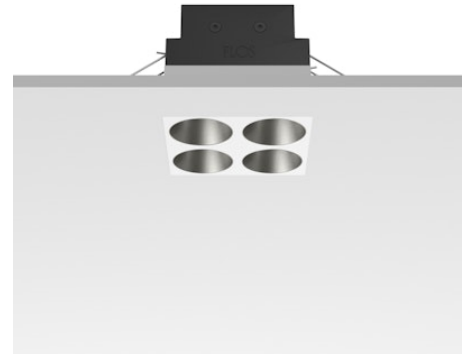

## Light Shadow Fixed No Trim Dali Version 4 Spots Square Optic Medium

Designed by FLOS Architectural, 2022

972lm - 2700K - CRI> 90 - Beam° 25

Recessed integrated luminaire with 4 LED lighting spots. Remote power supply included (220-240V). It requires a pre-installation frame, to be ordered separately.

### Main specifications

Mounting	Ceiling recessed
Environments	Indoor dry location
Light source type	LED
Light sources included	Yes
LED type	Power LED
Number of lamps	1
System power (W)	10.8
Source flux (lm)	1169
Lumen Output (lm)	972
Efficacy (lm/W)	90

### Physical

Colour	White/Steel
Trim	No
Orientation	Fixed
Net weight (kg)	0.34
Package height (mm)	16
Package width (mm)	14
Package length (mm)	21
IP internal	20
IP external	55