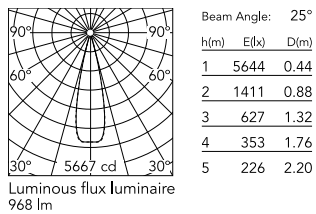

Physical

Colour	White/Bronze
Trim	No
Orientation	Fixed
Net weight (kg)	0.34
Package height (mm)	16
Package width (mm)	14
Package length (mm)	21
IP internal	20
IP external	55

Download

Mounting instructions [↓ PDF](#)

Schematic light drawing

Photometric

Lighting type	Direct
Light distribution	Symmetric
CCT (K)	2700
CRI>	90
LED Life / Failure Ratio	L80B10 > 50.000h (Tc=85°C)
Beam angle C0-180 (°)	25
Beam angle C90-270 (°)	25
Extreme cut off	No
UGR _L	<10