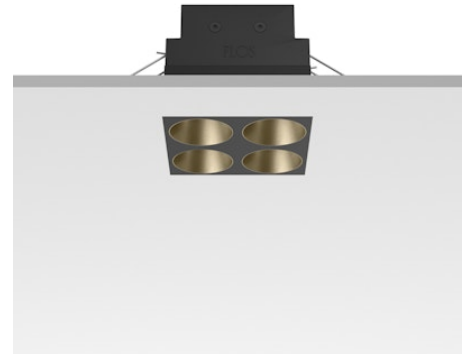

FLOS

05.0652.14CDA Black/Bronze

Light Shadow Fixed No Trim Dali Version 4 Spots Square Optic Medium

Designed by FLOS Architectural, 2022

968lm - 2700K - CRI> 90 - Beam° 25

Recessed integrated luminaire with 4 LED lighting spots. Remote power supply included (220-240V). It requires a pre-installation frame, to be ordered separately.

Are you a professional and your project needs consulting and support?

[BOOK AN APPOINTMENT](#)

Main specifications

Mounting	Ceiling recessed
Environments	Indoor dry location
Light source type	LED
Light sources included	Yes
LED type	Power LED
Number of lamps	1
System power (W)	10.8
Source flux (lm)	1169
Lumen Output (lm)	968
Efficacy (lm/W)	89

Physical

Colour	Black/Bronze
Trim	No
Orientation	Fixed
Net weight (kg)	0.34
Package height (mm)	16
Package width (mm)	14
Package length (mm)	21
IP internal	20
IP external	55

Download

Mounting instructions [↓ PDF](#)