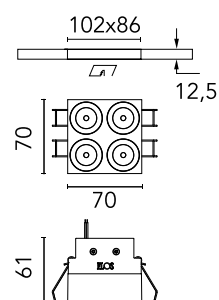

05.0651.40CDA White/Black

Light Shadow Fixed No Trim Dali Version 4 Spots Square Optic Medium

Designed by FLOS Architectural, 2022

958lm - 2700K - CRI> 90 - Beam° 24

Recessed integrated luminaire with 4 LED lighting spots. Remote power supply included (220-240V). It requires a pre-installation frame, to be ordered separately.

Are you a professional and your project needs consulting and support?

[BOOK AN APPOINTMENT](#)

Main specifications

Mounting	Ceiling recessed
Environments	Indoor dry location
Light source type	LED
Light sources included	Yes
LED type	Power LED
Number of lamps	1
System power (W)	10.8
Source flux (lm)	1169
Lumen Output (lm)	958
Efficacy (lm/W)	88

Physical

Colour	White/Black
Trim	No
Orientation	Fixed
Net weight (kg)	0.34
Package height (mm)	16
Package width (mm)	14
Package length (mm)	21
IP internal	20
IP external	55

Download

Mounting instructions [↓ PDF](#)

Schematic light drawing

h(m)	E(lx)	D(m)
1	5623	0.43
2	1406	0.87
3	625	1.30
4	351	1.74
5	225	2.17

Photometric

Lighting type	Direct
Light distribution	Symmetric
CCT (K)	2700
CRI>	90
LED Life / Failure Ratio	L80B10 > 50.000h (Tc=85°C)
Beam angle C0-180 (°)	24
Beam angle C90-270 (°)	25
Extreme cut off	No
UGR _L	<10