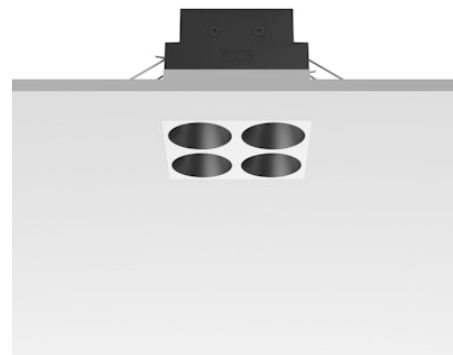

05.0651.40CDA White/Black

Light Shadow Fixed No Trim Dali Version 4 Spots Square Optic Medium

Designed by FLOS Architectural, 2022

958lm - 2700K - CRI> 90 - Beam° 24

Recessed integrated luminaire with 4 LED lighting spots. Remote power supply included (220-240V). It requires a pre-installation frame, to be ordered separately.

Are you a professional and your project needs consulting and support?

[BOOK AN APPOINTMENT](#)

Main specifications

Mounting	Ceiling recessed
Environments	Indoor dry location
Light source type	LED
Light sources included	Yes
LED type	Power LED
Number of lamps	1
System power (W)	10.8
Source flux (lm)	1169
Lumen Output (lm)	958
Efficacy (lm/W)	88

Physical

Colour	White/Black
Trim	No
Orientation	Fixed
Net weight (kg)	0.34
Package height (mm)	16
Package width (mm)	14
Package length (mm)	21
IP internal	20
IP external	55

Download

Mounting instructions [↓ PDF](#)