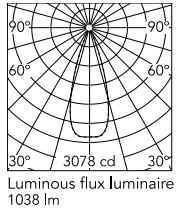

Schematic light drawing

h(m)	E(lx)	D(m)
1	3066	0.63
2	766	1.26
3	341	1.89
4	192	2.52
5	123	3.15

Photometric

Lighting type	Direct
Light distribution	Symmetric
CCT (K)	3000
CRI>	90
LED Life / Failure Ratio	L80B10 > 50.000h (Tc=85°C)
Beam angle C0-180 (°)	35
Beam angle C90-270 (°)	35
Extreme cut off	No
UGR_L	<10

Electrical

Insulation class	II
Frequency (Hz)	50/60
Main voltage (Vac)	220-240
LED current (mA)	900
Power supply	Remote included
Dimmable	Yes
Power supply type	Dimmable DALI 2