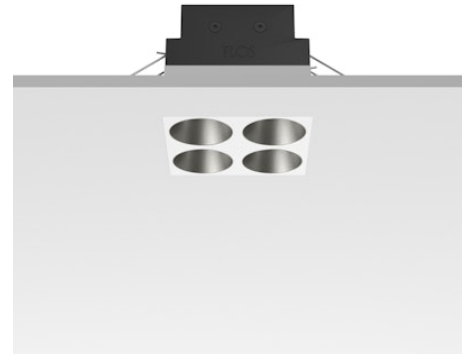

Light Shadow Fixed No Trim Dali Version 4 Spots Square Optic Flood

Designed by FLOS Architectural, 2022

1038lm - 3000K - CRI> 90 - Beam° 35

Recessed integrated luminaire with 4 LED lighting spots. Remote power supply included (220-240V). It requires a pre-installation frame, to be ordered separately.

Are you a professional and your project needs consulting and support?

[BOOK AN APPOINTMENT](#)

Main specifications

| | |
|------------------------|---------------------|
| Mounting | Ceiling recessed |
| Environments | Indoor dry location |
| Light source type | LED |
| Light sources included | Yes |
| LED type | Power LED |
| Number of lamps | 1 |
| System power (W) | 10.8 |
| Source flux (lm) | 1281 |
| Lumen Output (lm) | 1038 |
| Efficacy (lm/W) | 96 |

Physical

| | |
|---------------------|-------------|
| Colour | White/Steel |
| Trim | No |
| Orientation | Fixed |
| Net weight (kg) | 0.34 |
| Package height (mm) | 16 |
| Package width (mm) | 14 |
| Package length (mm) | 21 |
| IP internal | 20 |
| IP external | 55 |