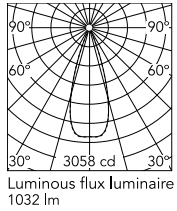

Physical

Colour	Black/Bronze
Trim	No
Orientation	Fixed
Net weight (kg)	0.34
Package height (mm)	16
Package width (mm)	14
Package length (mm)	21
IP internal	20
IP external	55

Download

Mounting instructions [↓ PDF](#)

Schematic light drawing

h(m)	E(lx)	D(m)
1	3042	0.63
2	761	1.26
3	338	1.89
4	190	2.52
5	122	3.15

Photometric

Lighting type	Direct
Light distribution	Symmetric
CCT (K)	3000
CRI>	90
LED Life / Failure Ratio	L80B10 > 50.000h (Tc=85°C)
Beam angle C0-180 (°)	35
Beam angle C90-270 (°)	35
Extreme cut off	No
UGR _L	<10