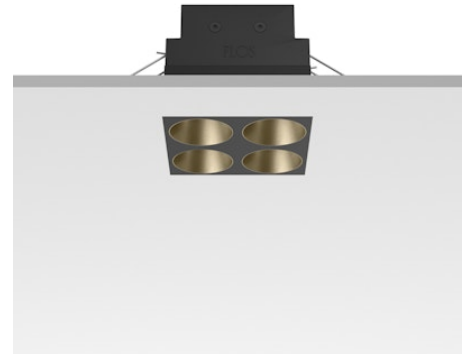

FLOS

05.0667.14CDA Black/Bronze

Light Shadow Fixed No Trim Dali Version 4 Spots Square Optic Flood

Designed by FLOS Architectural, 2022

1032lm - 3000K - CRI> 90 - Beam° 35

Recessed integrated luminaire with 4 LED lighting spots. Remote power supply included (220-240V). It requires a pre-installation frame, to be ordered separately.

Are you a professional and your project needs consulting and support?

[BOOK AN APPOINTMENT](#)

Main specifications

Mounting	Ceiling recessed
Environments	Indoor dry location
Light source type	LED
Light sources included	Yes
LED type	Power LED
Number of lamps	1
System power (W)	10.8
Source flux (lm)	1281
Lumen Output (lm)	1032
Efficacy (lm/W)	95

Physical

Colour	Black/Bronze
Trim	No
Orientation	Fixed
Net weight (kg)	0.34
Package height (mm)	16
Package width (mm)	14
Package length (mm)	21
IP internal	20
IP external	55

Download

Mounting instructions [↓ PDF](#)

Schematic light drawing

h(m)	E(lx)	D(m)
1	3042	0.63
2	761	1.26
3	338	1.89
4	190	2.52
5	122	3.15

Photometric

Lighting type	Direct
Light distribution	Symmetric
CCT (K)	3000
CRI>	90
LED Life / Failure Ratio	L80B10 > 50.000h (Tc=85°C)
Beam angle C0-180 (°)	35
Beam angle C90-270 (°)	35
Extreme cut off	No
UGR _L	<10