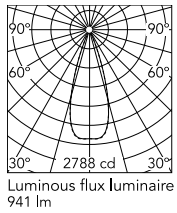

### Physical

Colour	Black/Bronze
Trim	No
Orientation	Fixed
Net weight (kg)	0.34
Package height (mm)	16
Package width (mm)	14
Package length (mm)	21
IP internal	20
IP external	55

### Technical Drawings

2D [↓ ZIP](#)

3D [↓ ZIP](#)

## Schematic light drawing

h(m)	E(lx)	D(m)
1	2774	0.63
2	694	1.26
3	308	1.89
4	173	2.52
5	111	3.15