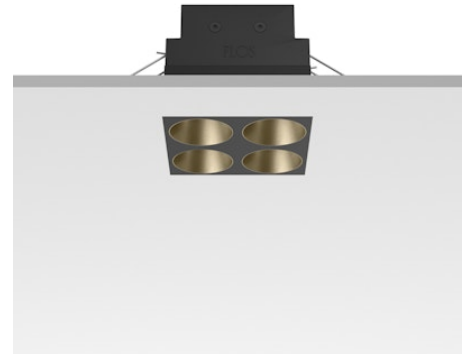

# FLOS

05.0662.14CDA Black/Bronze

## Light Shadow Fixed No Trim Dali Version 4 Spots Square Optic Flood

Designed by FLOS Architectural, 2022

941lm - 2700K - CRI> 90 - Beam° 35

Recessed integrated luminaire with 4 LED lighting spots. Remote power supply included (220-240V). It requires a pre-installation frame, to be ordered separately.

### Main specifications

Mounting	Ceiling recessed
Environments	Indoor dry location
Light source type	LED
Light sources included	Yes
LED type	Power LED
Number of lamps	1
System power (W)	10.8
Source flux (lm)	1169
Lumen Output (lm)	941
Efficacy (lm/W)	87