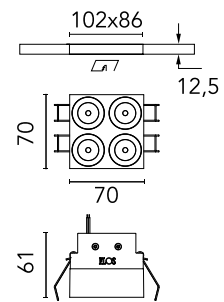

Are you a professional and your project needs consulting and support?

[BOOK AN APPOINTMENT](#)

Main specifications

Mounting	Ceiling recessed
Environments	Indoor dry location
Light source type	LED
Light sources included	Yes
LED type	Power LED
Number of lamps	1
System power (W)	10.8
Source flux (lm)	1169
Lumen Output (lm)	938
Efficacy (lm/W)	86

Physical

Colour	Black/Black
Trim	No
Orientation	Fixed
Net weight (kg)	0.34
Package height (mm)	16
Package width (mm)	14
Package length (mm)	21
IP internal	20
IP external	55

Download

Mounting instructions [↓ PDF](#)

Photometric Files

LDT / IES [↓ ZIP](#)

Technical Drawings

2D [↓ ZIP](#)

3D [↓ ZIP](#)