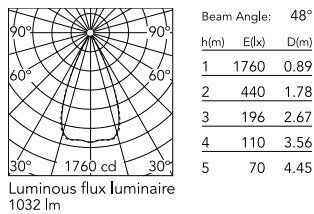

Physical

Colour	Black/Steel
Trim	No
Orientation	Fixed
Net weight (kg)	0.34
IP internal	20
IP external	55

Download

[Mounting instructions](#) 

Photometric Files

[LDT / IES](#) 

Technical Drawings

[2D](#) 

[3D](#) 

Ecodesign and Energy Labelling

  Replaceable (LED only) light source by a professional

  Replaceable control gear by a professional

Schematic light drawing

Photometric

Lighting type	Direct
Light distribution	Symmetric
CCT (K)	3000
CRI>	90
LED Life / Failure Ratio	L80B10 > 50.000h (Tc=85°C)
Beam angle C0-180 (°)	48
Beam angle C90-270 (°)	48
Extreme cut off	No
UGR _L	<10