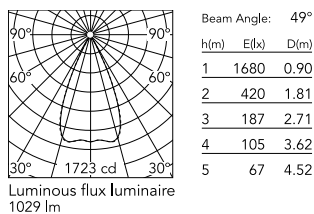

Physical

Colour	Black/Bronze
Trim	No
Orientation	Fixed
Net weight (kg)	0.34
IP internal	20
IP external	55

Download

Mounting instructions [↓ PDF](#)

Photometric Files

LDT / IES [↓ ZIP](#)

Technical Drawings

2D [↓ ZIP](#)

3D [↓ ZIP](#)

Ecodesign and Energy Labelling

 Replaceable (LED only) light source by a professional

 Replaceable control gear by a professional

Schematic light drawing

Photometric

Lighting type	Direct
Light distribution	Symmetric
CCT (K)	3000
CRI>	90
LED Life / Failure Ratio	L80B10 > 50.000h (Tc=85°C)
Beam angle C0-180 (°)	49
Beam angle C90-270 (°)	49
Extreme cut off	No
UGR _L	<10