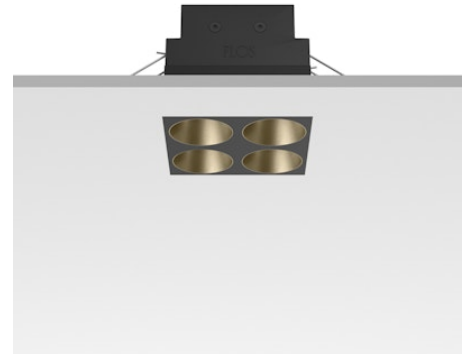

FLOS

05.0677.14CCB Black/Bronze

Light Shadow Fixed No Trim Casambi Version 4 Spots Square Optic Wide Flood

Designed by FLOS Architectural, 2022

1029lm - 3000K - CRI> 90 - Beam° 49

Recessed integrated luminaire with 4 LED lighting spots. Remote power supply included (220-240V). It requires a pre-installation frame, to be ordered separately.

Are you a professional and your project needs consulting and support?

[BOOK AN APPOINTMENT](#)

Main specifications

Mounting	Ceiling recessed
Environments	Indoor dry location
Light source type	LED
Light sources included	Yes
LED type	Power LED
Number of lamps	1
System power (W)	10.8
Source flux (lm)	1281
Lumen Output (lm)	1029
Efficacy (lm/W)	95

Physical

Colour	Black/Bronze
Trim	No
Orientation	Fixed
Net weight (kg)	0.34
IP internal	20
IP external	55

Download

Mounting instructions [↓ PDF](#)

Photometric Files

LDT / IES [↓ ZIP](#)

Technical Drawings

2D [↓ ZIP](#)

3D [↓ ZIP](#)

Ecodesign and Energy Labelling

 Replaceable (LED only) light source by a professional

 Replaceable control gear by a professional

Schematic light drawing

Photometric

Lighting type	Direct
Light distribution	Symmetric
CCT (K)	3000
CRI>	90
LED Life / Failure Ratio	L80B10 > 50.000h (Tc=85°C)
Beam angle C0-180 (°)	49
Beam angle C90-270 (°)	49
Extreme cut off	No
UGR _L	<10