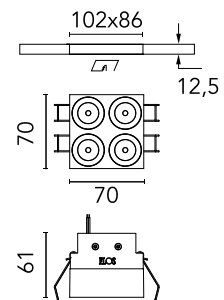

FLOS

05.0677.14CCB Black/Bronze

Light Shadow Fixed No Trim Casambi Version 4 Spots Square Optic Wide Flood

Designed by FLOS Architectural, 2022

1029lm - 3000K - CRI> 90 - Beam° 49

Recessed integrated luminaire with 4 LED lighting spots. Remote power supply included (220-240V). It requires a pre-installation frame, to be ordered separately.

Are you a professional and your project needs consulting and support?

[BOOK AN APPOINTMENT](#)

Main specifications

Mounting	Ceiling recessed
Environments	Indoor dry location
Light source type	LED
Light sources included	Yes
LED type	Power LED
Number of lamps	1
System power (W)	10.8
Source flux (lm)	1281
Lumen Output (lm)	1029
Efficacy (lm/W)	95

Physical

Colour	Black/Bronze
Trim	No
Orientation	Fixed
Net weight (kg)	0.34
IP internal	20
IP external	55

Download

Mounting instructions [↓ PDF](#)

Photometric Files

LDT / IES [↓ ZIP](#)

Technical Drawings

2D [↓ ZIP](#)

3D [↓ ZIP](#)

Ecodesign and Energy Labelling

 Replaceable (LED only) light source by a professional

 Replaceable control gear by a professional

Schematic light drawing

Photometric

Lighting type	Direct
Light distribution	Symmetric
CCT (K)	3000
CRI>	90
LED Life / Failure Ratio	L80B10 > 50.000h (Tc=85°C)
Beam angle C0-180 (°)	49
Beam angle C90-270 (°)	49
Extreme cut off	No
UGR _L	<10