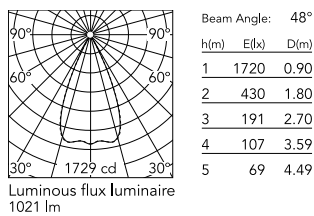

Physical

Colour	White/Black
Trim	No
Orientation	Fixed
Net weight (kg)	0.34
IP internal	20
IP external	55

Download

Mounting instructions [↓ PDF](#)

Photometric Files

LDT / IES [↓ ZIP](#)

Technical Drawings

2D [↓ ZIP](#)

3D [↓ ZIP](#)

Ecodesign and Energy Labelling

 Replaceable (LED only) light source by a professional

 Replaceable control gear by a professional

Schematic light drawing

Photometric

Lighting type	Direct
Light distribution	Symmetric
CCT (K)	3000
CRI>	90
LED Life / Failure Ratio	L80B10 > 50.000h (Tc=85°C)
Beam angle C0-180 (°)	48
Beam angle C90-270 (°)	49
Extreme cut off	No
UGR _L	<10