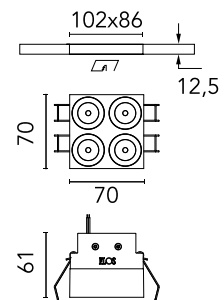

Are you a professional and your project needs consulting and support?

[BOOK AN APPOINTMENT](#)

Main specifications

Mounting	Ceiling recessed
Environments	Indoor dry location
Light source type	LED
Light sources included	Yes
LED type	Power LED
Number of lamps	1
System power (W)	10.8
Source flux (lm)	1169
Lumen Output (lm)	932
Efficacy (lm/W)	86

Physical

Colour	Black/Black
Trim	No
Orientation	Fixed
Net weight (kg)	0.34
IP internal	20
IP external	55

Download

[Mounting instructions](#) PDF

Photometric Files

[LDT / IES](#) ZIP

Technical Drawings

[2D](#) ZIP

[3D](#) ZIP