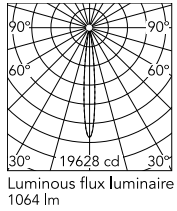

Physical

Colour	Black/Bronze
Trim	No
Orientation	Fixed
Net weight (kg)	0.34
IP internal	20
IP external	55

Download

Mounting instructions [↓ PDF](#)

Photometric Files

LDT / IES [↓ ZIP](#)

Technical Drawings

2D [↓ ZIP](#)

3D [↓ ZIP](#)

Ecodesign and Energy Labelling

 Replaceable (LED only) light source by a professional

 Replaceable control gear by a professional

Schematic light drawing

Photometric

Lighting type	Direct
Light distribution	Symmetric
CCT (K)	3000
CRI>	90
LED Life / Failure Ratio	L80B10 > 50.000h (Tc=85°C)
Beam angle C0-180 (°)	11
Beam angle C90-270 (°)	11
Extreme cut off	No
UGR _L	<10