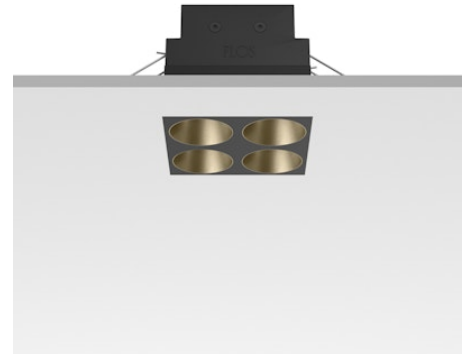

FLOS

05.0647.14CCB Black/Bronze

Light Shadow Fixed No Trim Casambi Version 4 Spots Square Optic Spot

Designed by FLOS Architectural, 2022

1064lm - 3000K - CRI> 90 - Beam° 11

Recessed integrated luminaire with 4 LED lighting spots. Remote power supply included (220-240V). It requires a pre-installation frame, to be ordered separately.

Are you a professional and your project needs consulting and support?

[BOOK AN APPOINTMENT](#)

Main specifications

Mounting	Ceiling recessed
Environments	Indoor dry location
Light source type	LED
Light sources included	Yes
LED type	Power LED
Number of lamps	1
System power (W)	10.8
Source flux (lm)	1281
Lumen Output (lm)	1064
Efficacy (lm/W)	98

Physical

Colour	Black/Bronze
Trim	No
Orientation	Fixed
Net weight (kg)	0.34
IP internal	20
IP external	55

Download

Mounting instructions [↓ PDF](#)

Photometric Files

LDT / IES [↓ ZIP](#)

Technical Drawings

2D [↓ ZIP](#)

3D [↓ ZIP](#)

Ecodesign and Energy Labelling

 Replaceable (LED only) light source by a professional

 Replaceable control gear by a professional

Schematic light drawing

Photometric

Lighting type	Direct
Light distribution	Symmetric
CCT (K)	3000
CRI>	90
LED Life / Failure Ratio	L80B10 > 50.000h (Tc=85°C)
Beam angle C0-180 (°)	11
Beam angle C90-270 (°)	11
Extreme cut off	No
UGR _L	<10