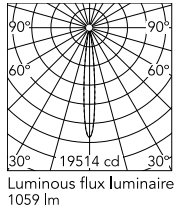

Physical

Colour	Black/Black
Trim	No
Orientation	Fixed
Net weight (kg)	0.34
IP internal	20
IP external	55

Download

Mounting instructions [↓ PDF](#)

Photometric Files

LDT / IES [↓ ZIP](#)

Technical Drawings

2D [↓ ZIP](#)

3D [↓ ZIP](#)

Ecodesign and Energy Labelling

 Replaceable (LED only) light source by a professional

 Replaceable control gear by a professional

Schematic light drawing

h(m)	E(lx)	D(m)
1	19514	0.20
2	4878	0.40
3	2168	0.59
4	1220	0.79
5	781	0.99

Photometric

Lighting type	Direct
Light distribution	Symmetric
CCT (K)	3000
CRI>	90
LED Life / Failure Ratio	L80B10 > 50.000h (Tc=85°C)
Beam angle C0-180 (°)	11
Beam angle C90-270 (°)	11
Extreme cut off	No
UGR _L	<10