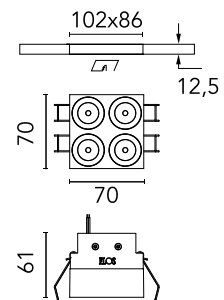

FLOS

05.0646.14CCB Black/Black

Light Shadow Fixed No Trim Casambi Version 4 Spots Square Optic Spot

Designed by FLOS Architectural, 2022

1059lm - 3000K - CRI> 90 - Beam° 11

Recessed integrated luminaire with 4 LED lighting spots. Remote power supply included (220-240V). It requires a pre-installation frame, to be ordered separately.

Are you a professional and your project needs consulting and support?

[BOOK AN APPOINTMENT](#)

Main specifications

Mounting	Ceiling recessed
Environments	Indoor dry location
Light source type	LED
Light sources included	Yes
LED type	Power LED
Number of lamps	1
System power (W)	10.8
Source flux (lm)	1281
Lumen Output (lm)	1059
Efficacy (lm/W)	98

Physical

Colour	Black/Black
Trim	No
Orientation	Fixed
Net weight (kg)	0.34
IP internal	20
IP external	55

Download

Mounting instructions [↓ PDF](#)

Photometric Files

LDT / IES [↓ ZIP](#)

Technical Drawings

2D [↓ ZIP](#)

Photometric

Lighting type	Direct
Light distribution	Symmetric
CCT (K)	3000
CRI>	90
LED Life / Failure Ratio	L80B10 > 50.000h (Tc=85°C)
Beam angle C0-180 (°)	11
Beam angle C90-270 (°)	11
Extreme cut off	No
UGR _L	<10