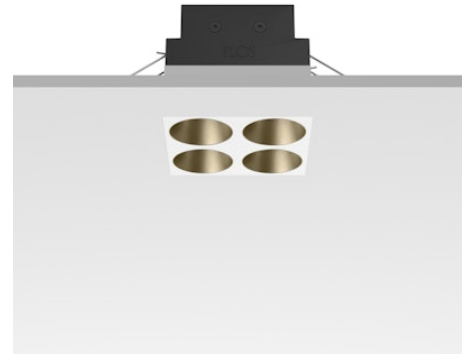

FLOS

05.0642.40CCB White/Bronze

Light Shadow Fixed No Trim Casambi Version 4 Spots Square Optic Spot

Designed by FLOS Architectural, 2022

970lm - 2700K - CRI> 90 - Beam° 11

Recessed integrated luminaire with 4 LED lighting spots. Remote power supply included (220-240V). It requires a pre-installation frame, to be ordered separately.

Are you a professional and your project needs consulting and support?

[BOOK AN APPOINTMENT](#)

Main specifications

Mounting	Ceiling recessed
Environments	Indoor dry location
Light source type	LED
Light sources included	Yes
LED type	Power LED
Number of lamps	1
System power (W)	10.8
Source flux (lm)	1169
Lumen Output (lm)	970
Efficacy (lm/W)	89

Physical

Colour	White/Bronze
Trim	No
Orientation	Fixed
Net weight (kg)	0.34
IP internal	20
IP external	55

Download

[Mounting instructions](#)  PDF

Photometric Files

[LDT / IES](#)  ZIP

Technical Drawings

[2D](#)  ZIP