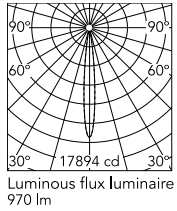

Schematic light drawing

h(m)	E(lx)	D(m)
1	17894	0.20
2	4474	0.40
3	1988	0.60
4	1118	0.80
5	716	1.00

Photometric

Lighting type	Direct
Light distribution	Symmetric
CCT (K)	2700
CRI>	90
LED Life / Failure Ratio	L80B10 > 50.000h (Tc=85°C)
Beam angle C0-180 (°)	11
Beam angle C90-270 (°)	11
Extreme cut off	No
UGR_L	<10

Electrical

Insulation class	II
Frequency (Hz)	50/60
Main voltage (Vac)	220-240
LED current (mA)	900
Power supply	Remote included
Dimmable	Yes
Power supply type	Dimmable Casambi