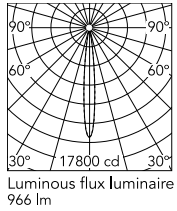

Physical

| | |
|-----------------|-------------|
| Colour | White/Black |
| Trim | No |
| Orientation | Fixed |
| Net weight (kg) | 0.34 |
| IP internal | 20 |
| IP external | 55 |

Download

Mounting instructions [↓ PDF](#)

Schematic light drawing

| h(m) | E(lx) | D(m) |
|------|-------|------|
| 1 | 17800 | 0.20 |
| 2 | 4450 | 0.40 |
| 3 | 1978 | 0.59 |
| 4 | 1113 | 0.79 |
| 5 | 712 | 0.99 |

Photometric

| | |
|--------------------------|-------------------------------|
| Lighting type | Direct |
| Light distribution | Symmetric |
| CCT (K) | 2700 |
| CRI> | 90 |
| LED Life / Failure Ratio | L80B10 > 50.000h (Tc=85°C) |
| Beam angle C0-180 (°) | 11 |
| Beam angle C90-270 (°) | 11 |
| Extreme cut off | No |
| UGR _L | <10 |