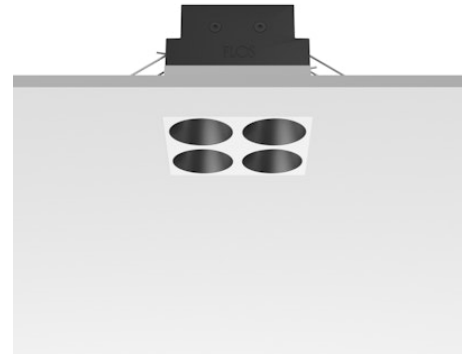

FLOS

05.0641.40CCB White/Black

Light Shadow Fixed No Trim Casambi Version 4 Spots Square Optic Spot

Designed by FLOS Architectural, 2022

966lm - 2700K - CRI> 90 - Beam° 11

Recessed integrated luminaire with 4 LED lighting spots. Remote power supply included (220-240V). It requires a pre-installation frame, to be ordered separately.

Are you a professional and your project needs consulting and support?

BOOK AN APPOINTMENT

Main specifications

| | |
|------------------------|---------------------|
| Mounting | Ceiling recessed |
| Environments | Indoor dry location |
| Light source type | LED |
| Light sources included | Yes |
| LED type | Power LED |
| Number of lamps | 1 |
| System power (W) | 10.8 |
| Source flux (lm) | 1169 |
| Lumen Output (lm) | 966 |
| Efficacy (lm/W) | 89 |

Physical

| | |
|-----------------|-------------|
| Colour | White/Black |
| Trim | No |
| Orientation | Fixed |
| Net weight (kg) | 0.34 |
| IP internal | 20 |
| IP external | 55 |

Download

Mounting instructions [↓ PDF](#)