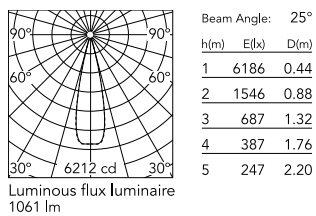

Physical

Colour	White/Bronze
Trim	No
Orientation	Fixed
Net weight (kg)	0.34
IP internal	20
IP external	55

Download

Mounting instructions [↓ PDF](#)

Photometric Files

LDT / IES [↓ ZIP](#)

Technical Drawings

2D [↓ ZIP](#)

3D [↓ ZIP](#)

Ecodesign and Energy Labelling

 Replaceable (LED only) light source by a professional

 Replaceable control gear by a professional

Schematic light drawing

Photometric

Lighting type	Direct
Light distribution	Symmetric
CCT (K)	3000
CRI>	90
LED Life / Failure Ratio	L80B10 > 50.000h (Tc=85°C)
Beam angle C0-180 (°)	25
Beam angle C90-270 (°)	25
Extreme cut off	No
UGR _L	<10