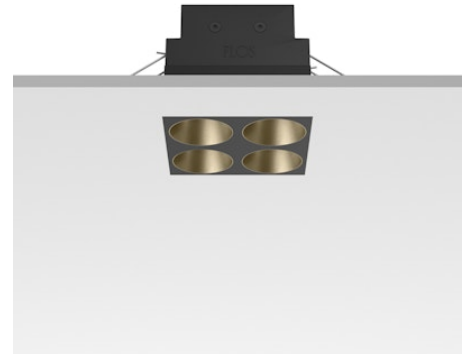

FLOS

05.0657.14CCB Black/Bronze

Light Shadow Fixed No Trim Casambi Version 4 Spots Square Optic Medium

Designed by FLOS Architectural, 2022

1061lm - 3000K - CRI> 90 - Beam° 25

Recessed integrated luminaire with 4 LED lighting spots. Remote power supply included (220-240V). It requires a pre-installation frame, to be ordered separately.

Are you a professional and your project needs consulting and support?

[BOOK AN APPOINTMENT](#)

Main specifications

Mounting	Ceiling recessed
Environments	Indoor dry location
Light source type	LED
Light sources included	Yes
LED type	Power LED
Number of lamps	1
System power (W)	10.8
Source flux (lm)	1281
Lumen Output (lm)	1061
Efficacy (lm/W)	98

Physical

Colour	Black/Bronze
Trim	No
Orientation	Fixed
Net weight (kg)	0.34
IP internal	20
IP external	55

Download

Mounting instructions [↓ PDF](#)

Photometric Files

LDT / IES [↓ ZIP](#)

Technical Drawings

2D [↓ ZIP](#)

3D [↓ ZIP](#)

Ecodesign and Energy Labelling

 Replaceable (LED only) light source by a professional

 Replaceable control gear by a professional

Schematic light drawing

h(m)	E(lx)	D(m)
1	6186	0.44
2	1546	0.88
3	687	1.32
4	387	1.76
5	247	2.20