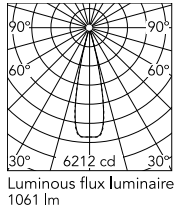

Physical

Colour	Black/Bronze
Trim	No
Orientation	Fixed
Net weight (kg)	0.34
IP internal	20
IP external	55

Download

Mounting instructions [↓ PDF](#)

Photometric Files

LDT / IES [↓ ZIP](#)

Technical Drawings

2D [↓ ZIP](#)

3D [↓ ZIP](#)

Ecodesign and Energy Labelling

 Replaceable (LED only) light source by a professional

 Replaceable control gear by a professional

Schematic light drawing

h(m)	E(lx)	D(m)
1	6186	0.44
2	1546	0.88
3	687	1.32
4	387	1.76
5	247	2.20

Photometric

Lighting type	Direct
Light distribution	Symmetric
CCT (K)	3000
CRI>	90
LED Life / Failure Ratio	L80B10 > 50.000h (Tc=85°C)
Beam angle C0-180 (°)	25
Beam angle C90-270 (°)	25
Extreme cut off	No
UGR _L	<10