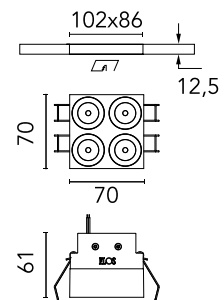

FLOS

05.0657.14CCB Black/Bronze

Light Shadow Fixed No Trim Casambi Version 4 Spots Square Optic Medium

Designed by FLOS Architectural, 2022

1061lm - 3000K - CRI> 90 - Beam° 25

Recessed integrated luminaire with 4 LED lighting spots. Remote power supply included (220-240V). It requires a pre-installation frame, to be ordered separately.

Are you a professional and your project needs consulting and support?

[BOOK AN APPOINTMENT](#)

Main specifications

Mounting	Ceiling recessed
Environments	Indoor dry location
Light source type	LED
Light sources included	Yes
LED type	Power LED
Number of lamps	1
System power (W)	10.8
Source flux (lm)	1281
Lumen Output (lm)	1061
Efficacy (lm/W)	98

Physical

Colour	Black/Bronze
Trim	No
Orientation	Fixed
Net weight (kg)	0.34
IP internal	20
IP external	55

Download

Mounting instructions [↓ PDF](#)

Photometric Files

LDT / IES [↓ ZIP](#)

Technical Drawings

2D [↓ ZIP](#)

Photometric

Lighting type	Direct
Light distribution	Symmetric
CCT (K)	3000
CRI>	90
LED Life / Failure Ratio	L80B10 > 50.000h (Tc=85°C)
Beam angle C0-180 (°)	25
Beam angle C90-270 (°)	25
Extreme cut off	No
UGR _L	<10