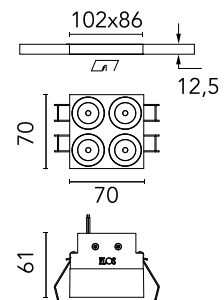

FLOS

05.0655.14CCB Black/White

Light Shadow Fixed No Trim Casambi Version 4 Spots Square Optic Medium

Designed by FLOS Architectural, 2022

1072lm - 3000K - CRI> 90 - Beam° 25

Recessed integrated luminaire with 4 LED lighting spots. Remote power supply included (220-240V). It requires a pre-installation frame, to be ordered separately.

Are you a professional and your project needs consulting and support?

BOOK AN APPOINTMENT

Main specifications

Mounting	Ceiling recessed
Environments	Indoor dry location
Light source type	LED
Light sources included	Yes
LED type	Power LED
Number of lamps	1
System power (W)	10.8
Source flux (lm)	1281
Lumen Output (lm)	1072
Efficacy (lm/W)	99

Physical

Colour	Black/White
Trim	No
Orientation	Fixed
Net weight (kg)	0.34
IP internal	20
IP external	55

Download

Mounting instructions [↓ PDF](#)

Photometric Files

LDT / IES [↓ ZIP](#)

Technical Drawings

2D [↓ ZIP](#)

Photometric

Lighting type	Direct
Light distribution	Symmetric
CCT (K)	3000
CRI>	90
LED Life / Failure Ratio	L80B10 > 50.000h (Tc=85°C)
Beam angle C0-180 (°)	25
Beam angle C90-270 (°)	25
Extreme cut off	No
UGR _L	<10