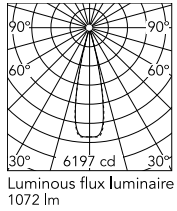

Physical

Colour	Black/White
Trim	No
Orientation	Fixed
Net weight (kg)	0.34
IP internal	20
IP external	55

Download

Mounting instructions [↓ PDF](#)

Photometric Files

LDT / IES [↓ ZIP](#)

Technical Drawings

2D [↓ ZIP](#)

3D [↓ ZIP](#)

Ecodesign and Energy Labelling

 Replaceable (LED only) light source by a professional

 Replaceable control gear by a professional

Schematic light drawing

h(m)	E(lx)	D(m)
1	6169	0.44
2	1542	0.88
3	685	1.31
4	386	1.75
5	247	2.19

Photometric

Lighting type	Direct
Light distribution	Symmetric
CCT (K)	3000
CRI>	90
LED Life / Failure Ratio	L80B10 > 50.000h (Tc=85°C)
Beam angle C0-180 (°)	25
Beam angle C90-270 (°)	25
Extreme cut off	No
UGR _L	<10