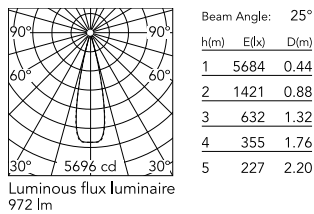

Physical

Colour	Black/Steel
Trim	No
Orientation	Fixed
Net weight (kg)	0.34
IP internal	20
IP external	55

Download

[Mounting instructions](#) 

Photometric Files

[LDT / IES](#) 

Technical Drawings

[2D](#) 

[3D](#) 

Ecodesign and Energy Labelling

  Replaceable (LED only) light source by a professional

  Replaceable control gear by a professional

Schematic light drawing

Photometric

Lighting type	Direct
Light distribution	Symmetric
CCT (K)	2700
CRI>	90
LED Life / Failure Ratio	L80B10 > 50.000h (Tc=85°C)
Beam angle C0-180 (°)	25
Beam angle C90-270 (°)	25
Extreme cut off	No
UGR _L	<10