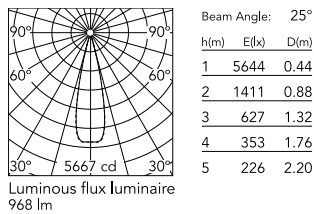

Physical

Colour	White/Bronze
Trim	No
Orientation	Fixed
Net weight (kg)	0.34
IP internal	20
IP external	55

Download

Mounting instructions [↓ PDF](#)

Photometric Files

LDT / IES [↓ ZIP](#)

Technical Drawings

2D [↓ ZIP](#)

3D [↓ ZIP](#)

Ecodesign and Energy Labelling

 Replaceable (LED only) light source by a professional

 Replaceable control gear by a professional

Schematic light drawing

Photometric

Lighting type	Direct
Light distribution	Symmetric
CCT (K)	2700
CRI>	90
LED Life / Failure Ratio	L80B10 > 50.000h (Tc=85°C)
Beam angle C0-180 (°)	25
Beam angle C90-270 (°)	25
Extreme cut off	No
UGR _L	<10