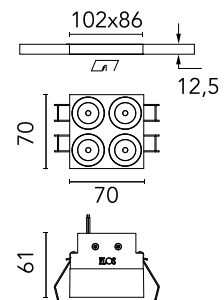

FLOS

05.0652.40CCB White/Bronze

Light Shadow Fixed No Trim Casambi Version 4 Spots Square Optic Medium

Designed by FLOS Architectural, 2022

968lm - 2700K - CRI> 90 - Beam° 25

Recessed integrated luminaire with 4 LED lighting spots. Remote power supply included (220-240V). It requires a pre-installation frame, to be ordered separately.

Are you a professional and your project needs consulting and support?

BOOK AN APPOINTMENT

Main specifications

Mounting	Ceiling recessed
Environments	Indoor dry location
Light source type	LED
Light sources included	Yes
LED type	Power LED
Number of lamps	1
System power (W)	10.8
Source flux (lm)	1169
Lumen Output (lm)	968
Efficacy (lm/W)	89

Physical

Colour	White/Bronze
Trim	No
Orientation	Fixed
Net weight (kg)	0.34
IP internal	20
IP external	55

Download

Mounting instructions [↓ PDF](#)

Photometric Files

LDT / IES [↓ ZIP](#)

Technical Drawings

2D [↓ ZIP](#)

3D [↓ ZIP](#)

Ecodesign and Energy Labelling

 Replaceable (LED only) light source by a professional

 Replaceable control gear by a professional

Schematic light drawing

Photometric

Lighting type	Direct
Light distribution	Symmetric
CCT (K)	2700
CRI>	90
LED Life / Failure Ratio	L80B10 > 50.000h (Tc=85°C)
Beam angle C0-180 (°)	25
Beam angle C90-270 (°)	25
Extreme cut off	No
UGR _L	<10