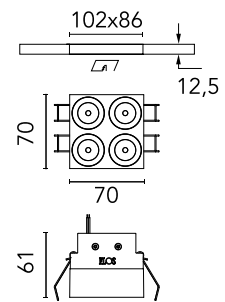

968lm - 2700K - CRI> 90 - Beam° 25

Recessed integrated luminaire with 4 LED lighting spots. Remote power supply included (220-240V). It requires a pre-installation frame, to be ordered separately.

Are you a professional and your project needs consulting and support?

[BOOK AN APPOINTMENT](#)

Main specifications

Mounting	Ceiling recessed
Environments	Indoor dry location
Light source type	LED
Light sources included	Yes
LED type	Power LED
Number of lamps	1
System power (W)	10.8
Source flux (lm)	1169
Lumen Output (lm)	968
Efficacy (lm/W)	89

Physical

Colour	Black/Bronze
Trim	No
Orientation	Fixed
Net weight (kg)	0.34
IP internal	20
IP external	55

Download

[Mounting instructions](#) PDF

Photometric Files

[LDT / IES](#) ZIP

Technical Drawings

[2D](#) ZIP

[3D](#) ZIP