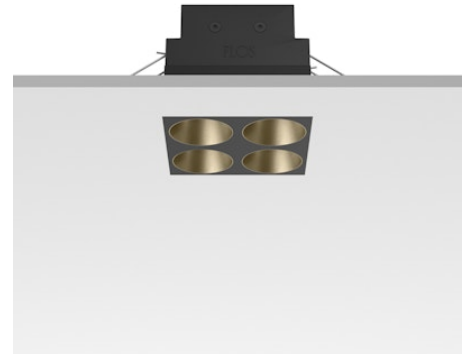

# FLOS

05.0652.14CCB Black/Bronze

## Light Shadow Fixed No Trim Casambi Version 4 Spots Square Optic Medium

Designed by FLOS Architectural, 2022

968lm - 2700K - CRI> 90 - Beam° 25

Recessed integrated luminaire with 4 LED lighting spots. Remote power supply included (220-240V). It requires a pre-installation frame, to be ordered separately.

### Main specifications

Mounting	Ceiling recessed
Environments	Indoor dry location
Light source type	LED
Light sources included	Yes
LED type	Power LED
Number of lamps	1
System power (W)	10.8
Source flux (lm)	1169
Lumen Output (lm)	968
Efficacy (lm/W)	89