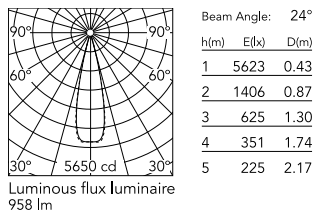

Physical

Colour	White/Black
Trim	No
Orientation	Fixed
Net weight (kg)	0.34
IP internal	20
IP external	55

Download

Mounting instructions [↓ PDF](#)

Photometric Files

LDT / IES [↓ ZIP](#)

Technical Drawings

2D [↓ ZIP](#)

3D [↓ ZIP](#)

Ecodesign and Energy Labelling

 Replaceable (LED only) light source by a professional

 Replaceable control gear by a professional

Schematic light drawing

Photometric

Lighting type	Direct
Light distribution	Symmetric
CCT (K)	2700
CRI>	90
LED Life / Failure Ratio	L80B10 > 50.000h (Tc=85°C)
Beam angle C0-180 (°)	24
Beam angle C90-270 (°)	25
Extreme cut off	No
UGR _L	<10