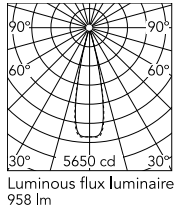

Schematic light drawing

h(m)	E(lx)	D(m)
1	5623	0.43
2	1406	0.87
3	625	1.30
4	351	1.74
5	225	2.17

Photometric

Lighting type	Direct
Light distribution	Symmetric
CCT (K)	2700
CRI>	90
LED Life / Failure Ratio	L80B10 > 50.000h (Tc=85°C)
Beam angle C0-180 (°)	24
Beam angle C90-270 (°)	25
Extreme cut off	No
UGR_L	<10

Electrical

Insulation class	II
Frequency (Hz)	50/60
Main voltage (Vac)	220-240
LED current (mA)	900
Power supply	Remote included
Dimmable	Yes
Power supply type	Dimmable Casambi