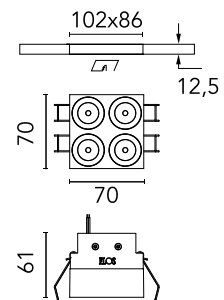

FLOS

05.0651.14CCB Black/Black

Light Shadow Fixed No Trim Casambi Version 4 Spots Square Optic Medium

Designed by FLOS Architectural, 2022

958lm - 2700K - CRI> 90 - Beam° 24

Recessed integrated luminaire with 4 LED lighting spots. Remote power supply included (220-240V). It requires a pre-installation frame, to be ordered separately.

Are you a professional and your project needs consulting and support?

[BOOK AN APPOINTMENT](#)

Main specifications

Mounting	Ceiling recessed
Environments	Indoor dry location
Light source type	LED
Light sources included	Yes
LED type	Power LED
Number of lamps	1
System power (W)	10.8
Source flux (lm)	1169
Lumen Output (lm)	958
Efficacy (lm/W)	88

Physical

Colour	Black/Black
Trim	No
Orientation	Fixed
Net weight (kg)	0.34
IP internal	20
IP external	55

Download

Mounting instructions [↓ PDF](#)

Photometric Files

LDT / IES [↓ ZIP](#)

Technical Drawings

2D [↓ ZIP](#)

Photometric

Lighting type	Direct
Light distribution	Symmetric
CCT (K)	2700
CRI>	90
LED Life / Failure Ratio	L80B10 > 50.000h (Tc=85°C)
Beam angle C0-180 (°)	24
Beam angle C90-270 (°)	25
Extreme cut off	No
UGR _L	<10