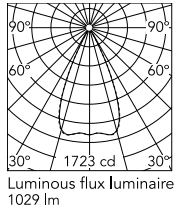

Physical

Colour	White/Bronze
Trim	No
Orientation	Fixed
Net weight (kg)	0.34
Package height (mm)	16
Package width (mm)	14
Package length (mm)	21
IP internal	20
IP external	55

Download

Mounting instructions [↓ PDF](#)

Schematic light drawing

h(m)	E(lx)	D(m)
1	1680	0.90
2	420	1.81
3	187	2.71
4	105	3.62
5	67	4.52

Photometric

Lighting type	Direct
Light distribution	Symmetric
CCT (K)	3000
CRI>	90
LED Life / Failure Ratio	L80B10 > 50.000h (Tc=85°C)
Beam angle C0-180 (°)	49
Beam angle C90-270 (°)	49
Extreme cut off	No
UGR _L	<10