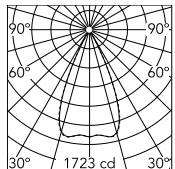

Physical

Colour	Black/Bronze
Trim	No
Orientation	Fixed
Net weight (kg)	0.34
Package height (mm)	16
Package width (mm)	14
Package length (mm)	21
IP internal	20
IP external	55

Download

Mounting instructions [↓ PDF](#)

Schematic light drawing

Beam Angle: 49°

h(m)	E(lx)	D(m)
1	1680	0.90
2	420	1.81
3	187	2.71
4	105	3.62
5	67	4.52

Luminous flux luminaire
1029 lm

Photometric

Lighting type	Direct
Light distribution	Symmetric
CCT (K)	3000
CRI>	90
LED Life / Failure Ratio	L80B10 > 50.000h (Tc=85°C)
Beam angle C0-180 (°)	49
Beam angle C90-270 (°)	49
Extreme cut off	No
UGR _L	<10