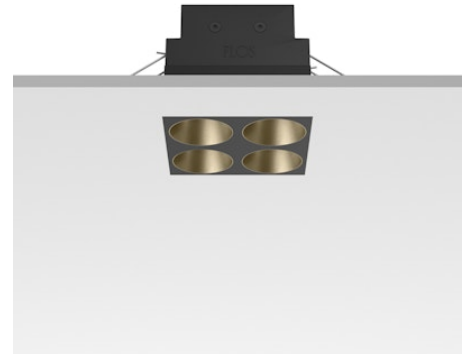

FLOS

05.0677.14C Black/Bronze

Light Shadow Fixed No Trim 4 Spots Square Optic Wide Flood

Designed by FLOS Architectural, 2022

1029lm - 3000K - CRI> 90 - Beam° 49

Recessed integrated luminaire with 4 LED lighting spots. Remote power supply included (220-240V). It requires a pre-installation frame, to be ordered separately.

Are you a professional and your project needs consulting and support?

[BOOK AN APPOINTMENT](#)

Main specifications

Mounting	Ceiling recessed
Environments	Indoor dry location
Light source type	LED
Light sources included	Yes
LED type	Power LED
Number of lamps	1
System power (W)	10.8
Source flux (lm)	1281
Lumen Output (lm)	1029
Efficacy (lm/W)	95

Physical

Colour	Black/Bronze
Trim	No
Orientation	Fixed
Net weight (kg)	0.34
Package height (mm)	16
Package width (mm)	14
Package length (mm)	21
IP internal	20
IP external	55

Download

Mounting instructions [↓ PDF](#)

Schematic light drawing

Beam Angle: 49°

h(m)	E(lx)	D(m)
1	1680	0.90
2	420	1.81
3	187	2.71
4	105	3.62
5	67	4.52

Luminous flux luminaire
1029 lm

Photometric

Lighting type	Direct
Light distribution	Symmetric
CCT (K)	3000
CRI>	90
LED Life / Failure Ratio	L80B10 > 50.000h (Tc=85°C)
Beam angle C0-180 (°)	49
Beam angle C90-270 (°)	49
Extreme cut off	No
UGR _L	<10