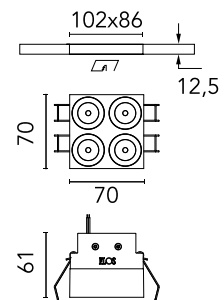

FLOS

05.0677.14C Black/Bronze

Light Shadow Fixed No Trim 4 Spots Square Optic Wide Flood

Designed by FLOS Architectural, 2022

1029lm - 3000K - CRI> 90 - Beam° 49

Recessed integrated luminaire with 4 LED lighting spots. Remote power supply included (220-240V). It requires a pre-installation frame, to be ordered separately.

Are you a professional and your project needs consulting and support?

[BOOK AN APPOINTMENT](#)

Main specifications

Mounting	Ceiling recessed
Environments	Indoor dry location
Light source type	LED
Light sources included	Yes
LED type	Power LED
Number of lamps	1
System power (W)	10.8
Source flux (lm)	1281
Lumen Output (lm)	1029
Efficacy (lm/W)	95

Physical

Colour	Black/Bronze
Trim	No
Orientation	Fixed
Net weight (kg)	0.34
Package height (mm)	16
Package width (mm)	14
Package length (mm)	21
IP internal	20
IP external	55

Download

Mounting instructions [↓ PDF](#)

Schematic light drawing

Beam Angle: 49°

h(m)	E(lx)	D(m)
1	1680	0.90
2	420	1.81
3	187	2.71
4	105	3.62
5	67	4.52

Luminous flux luminaire
1029 lm

Photometric

Lighting type	Direct
Light distribution	Symmetric
CCT (K)	3000
CRI>	90
LED Life / Failure Ratio	L80B10 > 50.000h (Tc=85°C)
Beam angle C0-180 (°)	49
Beam angle C90-270 (°)	49
Extreme cut off	No
UGR _L	<10