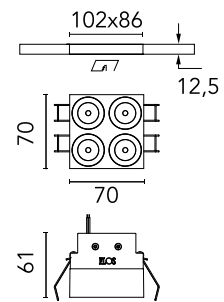

## Light Shadow Fixed No Trim 4 Spots Square Optic Wide Flood

Designed by FLOS Architectural, 2022

1021lm - 3000K - CRI> 90 - Beam° 48

Recessed integrated luminaire with 4 LED lighting spots. Remote power supply included (220-240V). It requires a pre-installation frame, to be ordered separately.

### Physical

Colour	Black/Black
Trim	No
Orientation	Fixed
Net weight (kg)	0.34
Package height (mm)	16
Package width (mm)	14
Package length (mm)	21
IP internal	20
IP external	55

## Schematic light drawing

Beam Angle: 48°

h(m)	E(lx)	D(m)
1	1720	0.90
2	430	1.80
3	191	2.70
4	107	3.59
5	69	4.49

Luminous flux luminaire  
1021 lm