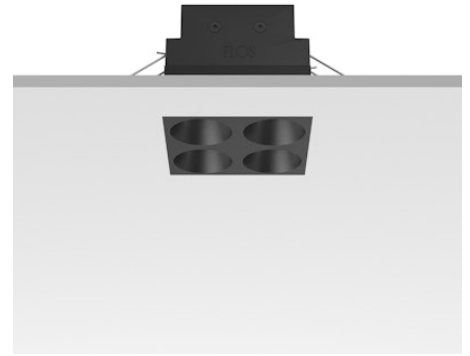

## Light Shadow Fixed No Trim 4 Spots Square Optic Wide Flood

Designed by FLOS Architectural, 2022

1021lm - 3000K - CRI> 90 - Beam° 48

Recessed integrated luminaire with 4 LED lighting spots. Remote power supply included (220-240V). It requires a pre-installation frame, to be ordered separately.

### Main specifications

Mounting	Ceiling recessed
Environments	Indoor dry location
Light source type	LED
Light sources included	Yes
LED type	Power LED
Number of lamps	1
System power (W)	10.8
Source flux (lm)	1281
Lumen Output (lm)	1021
Efficacy (lm/W)	94