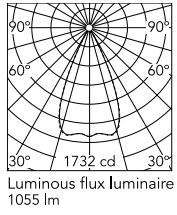

Physical

Colour	Black/White
Trim	No
Orientation	Fixed
Net weight (kg)	0.34
Package height (mm)	16
Package width (mm)	14
Package length (mm)	21
IP internal	20
IP external	55

Download

Mounting instructions [↓ PDF](#)

Schematic light drawing

Photometric

Lighting type	Direct
Light distribution	Symmetric
CCT (K)	3000
CRI>	90
LED Life / Failure Ratio	L80B10 > 50.000h (Tc=85°C)
Beam angle C0-180 (°)	49
Beam angle C90-270 (°)	49
Extreme cut off	No
UGR _L	<16