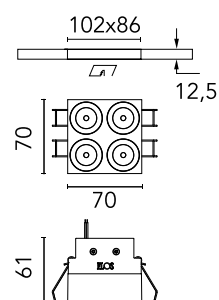

Are you a professional and your project needs consulting and support?

[BOOK AN APPOINTMENT](#)

Main specifications

Mounting	Ceiling recessed
Environments	Indoor dry location
Light source type	LED
Light sources included	Yes
LED type	Power LED
Number of lamps	1
System power (W)	10.8
Source flux (lm)	1169
Lumen Output (lm)	939
Efficacy (lm/W)	86

Physical

Colour	White/Bronze
Trim	No
Orientation	Fixed
Net weight (kg)	0.34
Package height (mm)	16
Package width (mm)	14
Package length (mm)	21
IP internal	20
IP external	55

Download

Mounting instructions [↓ PDF](#)

Photometric Files

LDT / IES [↓ ZIP](#)

Technical Drawings

2D [↓ ZIP](#)

3D [↓ ZIP](#)