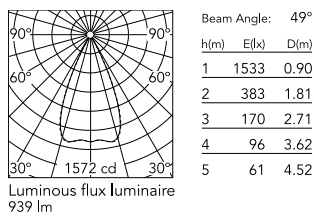

### Physical

Colour	White/Bronze
Trim	No
Orientation	Fixed
Net weight (kg)	0.34
Package height (mm)	16
Package width (mm)	14
Package length (mm)	21
IP internal	20
IP external	55

### Technical Drawings

2D [↓ ZIP](#)

3D [↓ ZIP](#)

## Schematic light drawing