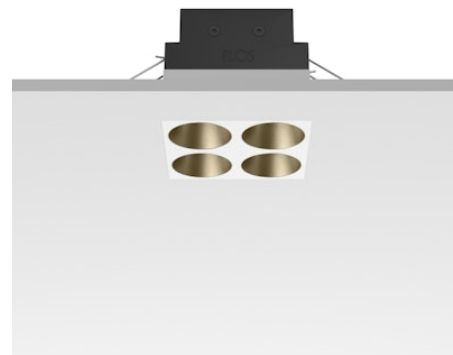

# FLOS

05.0672.40C White/Bronze

## Light Shadow Fixed No Trim 4 Spots Square Optic Wide Flood

Designed by FLOS Architectural, 2022

939lm - 2700K - CRI> 90 - Beam° 49

Recessed integrated luminaire with 4 LED lighting spots. Remote power supply included (220-240V). It requires a pre-installation frame, to be ordered separately.

### Main specifications

Mounting	Ceiling recessed
Environments	Indoor dry location
Light source type	LED
Light sources included	Yes
LED type	Power LED
Number of lamps	1
System power (W)	10.8
Source flux (lm)	1169
Lumen Output (lm)	939
Efficacy (lm/W)	86