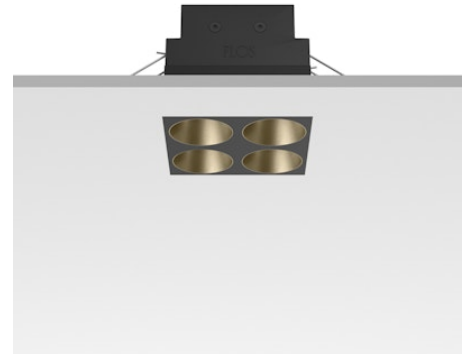

FLOS

05.0672.14C Black/Bronze

Light Shadow Fixed No Trim 4 Spots Square Optic Wide Flood

Designed by FLOS Architectural, 2022

939lm - 2700K - CRI> 90 - Beam° 49

Recessed integrated luminaire with 4 LED lighting spots. Remote power supply included (220-240V). It requires a pre-installation frame, to be ordered separately.

Are you a professional and your project needs consulting and support?

[BOOK AN APPOINTMENT](#)

Main specifications

Mounting	Ceiling recessed
Environments	Indoor dry location
Light source type	LED
Light sources included	Yes
LED type	Power LED
Number of lamps	1
System power (W)	10.8
Source flux (lm)	1169
Lumen Output (lm)	939
Efficacy (lm/W)	86

Physical

Colour	Black/Bronze
Trim	No
Orientation	Fixed
Net weight (kg)	0.34
Package height (mm)	16
Package width (mm)	14
Package length (mm)	21
IP internal	20
IP external	55

Download

Mounting instructions [↓ PDF](#)