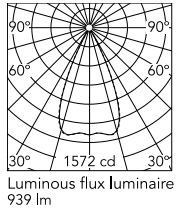

Physical

Colour	Black/Bronze
Trim	No
Orientation	Fixed
Net weight (kg)	0.34
Package height (mm)	16
Package width (mm)	14
Package length (mm)	21
IP internal	20
IP external	55

Download

Mounting instructions [↓ PDF](#)

Schematic light drawing

h(m)	E(lx)	D(m)
1	1533	0.90
2	383	1.81
3	170	2.71
4	96	3.62
5	61	4.52

Photometric

Lighting type	Direct
Light distribution	Symmetric
CCT (K)	2700
CRI>	90
LED Life / Failure Ratio	L80B10 > 50.000h (Tc=85°C)
Beam angle C0-180 (°)	49
Beam angle C90-270 (°)	49
Extreme cut off	No
UGR _L	<10