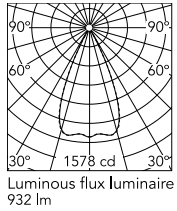

### Physical

Colour	White/Black
Trim	No
Orientation	Fixed
Net weight (kg)	0.34
Package height (mm)	16
Package width (mm)	14
Package length (mm)	21
IP internal	20
IP external	55

### Technical Drawings

2D [↓ ZIP](#)

3D [↓ ZIP](#)

## Schematic light drawing

h(m)	E(lx)	D(m)
1	1570	0.90
2	392	1.80
3	174	2.70
4	98	3.59
5	63	4.49