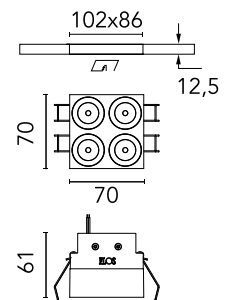

Are you a professional and your project needs consulting and support?

[BOOK AN APPOINTMENT](#)

Main specifications

Mounting	Ceiling recessed
Environments	Indoor dry location
Light source type	LED
Light sources included	Yes
LED type	Power LED
Number of lamps	1
System power (W)	10.8
Source flux (lm)	1169
Lumen Output (lm)	932
Efficacy (lm/W)	86

Physical

Colour	Black/Black
Trim	No
Orientation	Fixed
Net weight (kg)	0.34
Package height (mm)	16
Package width (mm)	14
Package length (mm)	21
IP internal	20
IP external	55

Download

Mounting instructions [↓ PDF](#)

Photometric Files

LDT / IES [↓ ZIP](#)

Technical Drawings

2D [↓ ZIP](#)

3D [↓ ZIP](#)