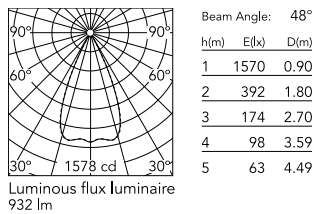

Physical

Colour	Black/Black
Trim	No
Orientation	Fixed
Net weight (kg)	0.34
Package height (mm)	16
Package width (mm)	14
Package length (mm)	21
IP internal	20
IP external	55

Download

Mounting instructions [↓ PDF](#)

Schematic light drawing

Photometric

Lighting type	Direct
Light distribution	Symmetric
CCT (K)	2700
CRI>	90
LED Life / Failure Ratio	L80B10 > 50.000h (Tc=85°C)
Beam angle C0-180 (°)	48
Beam angle C90-270 (°)	49
Extreme cut off	No
UGR _L	<10