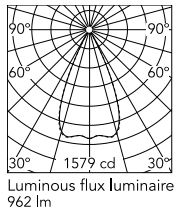

Physical

Colour	White/White
Trim	No
Orientation	Fixed
Net weight (kg)	0.34
Package height (mm)	16
Package width (mm)	14
Package length (mm)	21
IP internal	20
IP external	55

Download

Mounting instructions [↓ PDF](#)

Schematic light drawing

h(m)	E(lx)	D(m)
1	1564	0.90
2	391	1.81
3	174	2.71
4	98	3.62
5	63	4.52

Photometric

Lighting type	Direct
Light distribution	Symmetric
CCT (K)	2700
CRI>	90
LED Life / Failure Ratio	L80B10 > 50.000h (Tc=85°C)
Beam angle C0-180 (°)	49
Beam angle C90-270 (°)	49
Extreme cut off	No
UGR _L	<10