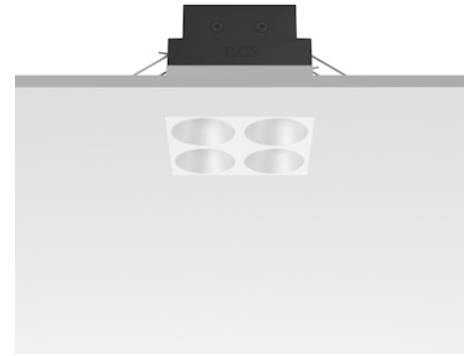

Light Shadow Fixed No Trim 4 Spots Square Optic Wide Flood

Designed by FLOS Architectural, 2022

962lm - 2700K - CRI> 90 - Beam° 49

Recessed integrated luminaire with 4 LED lighting spots. Remote power supply included (220-240V). It requires a pre-installation frame, to be ordered separately.

Are you a professional and your project needs consulting and support?

[BOOK AN APPOINTMENT](#)

Main specifications

Mounting	Ceiling recessed
Environments	Indoor dry location
Light source type	LED
Light sources included	Yes
LED type	Power LED
Number of lamps	1
System power (W)	10.8
Source flux (lm)	1169
Lumen Output (lm)	962
Efficacy (lm/W)	89

Physical

Colour	White/White
Trim	No
Orientation	Fixed
Net weight (kg)	0.34
Package height (mm)	16
Package width (mm)	14
Package length (mm)	21
IP internal	20
IP external	55

Download

Mounting instructions [↓ PDF](#)