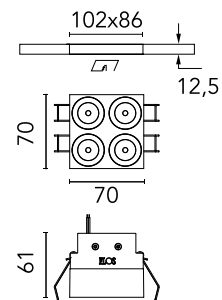

Light Shadow Fixed No Trim 4 Spots Square Optic Wide Flood

Designed by FLOS Architectural, 2022

962lm - 2700K - CRI> 90 - Beam° 49

Recessed integrated luminaire with 4 LED lighting spots. Remote power supply included (220-240V). It requires a pre-installation frame, to be ordered separately.

Are you a professional and your project needs consulting and support?

[BOOK AN APPOINTMENT](#)

Main specifications

Mounting	Ceiling recessed
Environments	Indoor dry location
Light source type	LED
Light sources included	Yes
LED type	Power LED
Number of lamps	1
System power (W)	10.8
Source flux (lm)	1169
Lumen Output (lm)	962
Efficacy (lm/W)	89

Physical

Colour	White/White
Trim	No
Orientation	Fixed
Net weight (kg)	0.34
Package height (mm)	16
Package width (mm)	14
Package length (mm)	21
IP internal	20
IP external	55

Download

Mounting instructions [↓ PDF](#)

Schematic light drawing

h(m)	E(lx)	D(m)
1	1564	0.90
2	391	1.81
3	174	2.71
4	98	3.62
5	63	4.52

Photometric

Lighting type	Direct
Light distribution	Symmetric
CCT (K)	2700
CRI>	90
LED Life / Failure Ratio	L80B10 > 50.000h (Tc=85°C)
Beam angle C0-180 (°)	49
Beam angle C90-270 (°)	49
Extreme cut off	No
UGR _L	<10