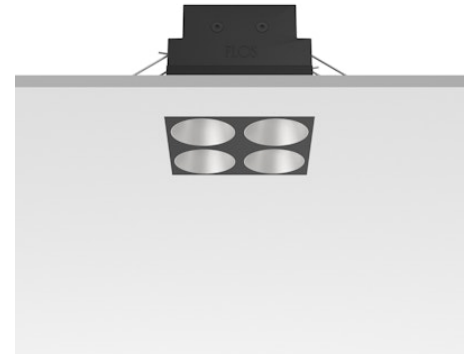

## Light Shadow Fixed No Trim 4 Spots Square Optic Wide Flood

Designed by FLOS Architectural, 2022

962lm - 2700K - CRI> 90 - Beam° 49

Recessed integrated luminaire with 4 LED lighting spots. Remote power supply included (220-240V). It requires a pre-installation frame, to be ordered separately.

### Main specifications

Mounting	Ceiling recessed
Environments	Indoor dry location
Light source type	LED
Light sources included	Yes
LED type	Power LED
Number of lamps	1
System power (W)	10.8
Source flux (lm)	1169
Lumen Output (lm)	962
Efficacy (lm/W)	89