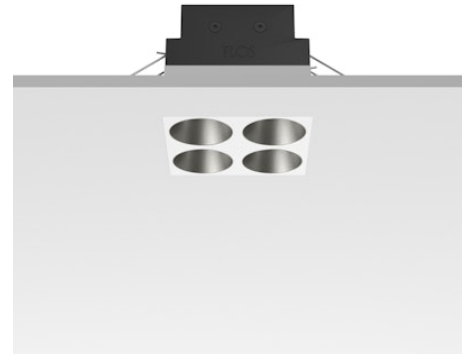

Light Shadow Fixed No Trim 4 Spots Square Optic Spot

Designed by FLOS Architectural, 2022

1057lm - 3000K - CRI> 90 - Beam° 11

Recessed integrated luminaire with 4 LED lighting spots. Remote power supply included (220-240V). It requires a pre-installation frame, to be ordered separately.

Are you a professional and your project needs consulting and support?

[BOOK AN APPOINTMENT](#)

Main specifications

Mounting	Ceiling recessed
Environments	Indoor dry location
Light source type	LED
Light sources included	Yes
LED type	Power LED
Number of lamps	1
System power (W)	10.8
Source flux (lm)	1281
Lumen Output (lm)	1057
Efficacy (lm/W)	97

Physical

Colour	White/Steel
Trim	No
Orientation	Fixed
Net weight (kg)	0.34
Package height (mm)	16
Package width (mm)	14
Package length (mm)	21
IP internal	20
IP external	55

Download

Mounting instructions [↓ PDF](#)