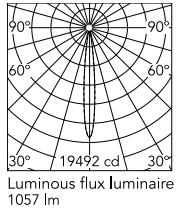

Physical

Colour	Black/Steel
Trim	No
Orientation	Fixed
Net weight (kg)	0.34
Package height (mm)	16
Package width (mm)	14
Package length (mm)	21
IP internal	20
IP external	55

Download

Mounting instructions [↓ PDF](#)

Schematic light drawing

h(m)	E(lx)	D(m)
1	19492	0.20
2	4873	0.40
3	2166	0.60
4	1218	0.79
5	780	0.99

Photometric

Lighting type	Direct
Light distribution	Symmetric
CCT (K)	3000
CRI>	90
LED Life / Failure Ratio	L80B10 > 50.000h (Tc=85°C)
Beam angle C0-180 (°)	11
Beam angle C90-270 (°)	11
Extreme cut off	No
UGR _L	<10