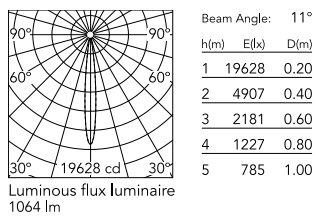

Physical

Colour	White/Bronze
Trim	No
Orientation	Fixed
Net weight (kg)	0.34
Package height (mm)	16
Package width (mm)	14
Package length (mm)	21
IP internal	20
IP external	55

Download

[Mounting instructions](#)  PDF

Schematic light drawing

Photometric

Lighting type	Direct
Light distribution	Symmetric
CCT (K)	3000
CRI>	90
LED Life / Failure Ratio	L80B10 > 50.000h (Tc=85°C)
Beam angle C0-180 (°)	11
Beam angle C90-270 (°)	11
Extreme cut off	No
UGR _L	<10