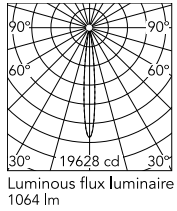

Schematic light drawing

Photometric

Lighting type	Direct
Light distribution	Symmetric
CCT (K)	3000
CRI>	90
LED Life / Failure Ratio	L80B10 > 50.000h (Tc=85°C)
Beam angle C0-180 (°)	11
Beam angle C90-270 (°)	11
Extreme cut off	No
UGR_L	<10

Electrical

Insulation class	II
Frequency (Hz)	50/60
Main voltage (Vac)	220-240
LED current (mA)	900
Power supply	Remote included
Dimmable	No
Power supply type	Non Dimmable