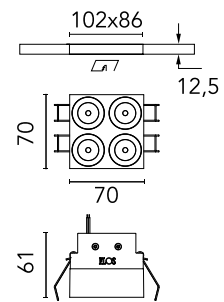

Are you a professional and your project needs consulting and support?

[BOOK AN APPOINTMENT](#)

Main specifications

Mounting	Ceiling recessed
Environments	Indoor dry location
Light source type	LED
Light sources included	Yes
LED type	Power LED
Number of lamps	1
System power (W)	10.8
Source flux (lm)	1281
Lumen Output (lm)	1064
Efficacy (lm/W)	98

Physical

Colour	Black/Bronze
Trim	No
Orientation	Fixed
Net weight (kg)	0.34
Package height (mm)	16
Package width (mm)	14
Package length (mm)	21
IP internal	20
IP external	55

Download

Mounting instructions [↓ PDF](#)

Photometric Files

LDT / IES [↓ ZIP](#)

Technical Drawings

2D [↓ ZIP](#)

3D [↓ ZIP](#)