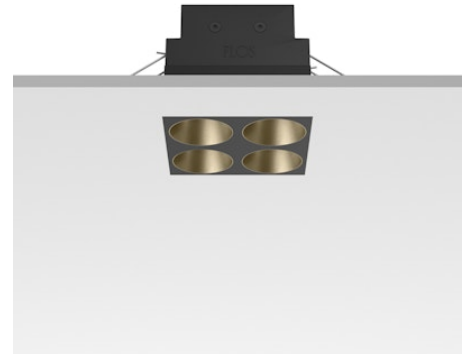

# FLOS

05.0647.14C Black/Bronze

## Light Shadow Fixed No Trim 4 Spots Square Optic Spot

Designed by FLOS Architectural, 2022

1064lm - 3000K - CRI> 90 - Beam° 11

Recessed integrated luminaire with 4 LED lighting spots. Remote power supply included (220-240V). It requires a pre-installation frame, to be ordered separately.

### Main specifications

Mounting	Ceiling recessed
Environments	Indoor dry location
Light source type	LED
Light sources included	Yes
LED type	Power LED
Number of lamps	1
System power (W)	10.8
Source flux (lm)	1281
Lumen Output (lm)	1064
Efficacy (lm/W)	98