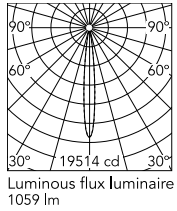

Physical

Colour	White/Black
Trim	No
Orientation	Fixed
Net weight (kg)	0.34
Package height (mm)	16
Package width (mm)	14
Package length (mm)	21
IP internal	20
IP external	55

Download

[Mounting instructions](#)  PDF

Schematic light drawing

h(m)	E(lx)	D(m)
1	19514	0.20
2	4878	0.40
3	2168	0.59
4	1220	0.79
5	781	0.99

Photometric

Lighting type	Direct
Light distribution	Symmetric
CCT (K)	3000
CRI>	90
LED Life / Failure Ratio	L80B10 > 50.000h (Tc=85°C)
Beam angle C0-180 (°)	11
Beam angle C90-270 (°)	11
Extreme cut off	No
UGR _L	<10