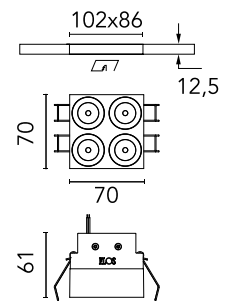

Are you a professional and your project needs consulting and support?

[BOOK AN APPOINTMENT](#)

Main specifications

Mounting	Ceiling recessed
Environments	Indoor dry location
Light source type	LED
Light sources included	Yes
LED type	Power LED
Number of lamps	1
System power (W)	10.8
Source flux (lm)	1281
Lumen Output (lm)	1077
Efficacy (lm/W)	99

Physical

Colour	Black/White
Trim	No
Orientation	Fixed
Net weight (kg)	0.34
Package height (mm)	16
Package width (mm)	14
Package length (mm)	21
IP internal	20
IP external	55

Download

Mounting instructions [↓ PDF](#)

Photometric Files

LDT / IES [↓ ZIP](#)

Technical Drawings

2D [↓ ZIP](#)

3D [↓ ZIP](#)