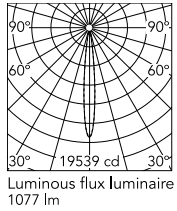

Physical

Colour	Black/White
Trim	No
Orientation	Fixed
Net weight (kg)	0.34
Package height (mm)	16
Package width (mm)	14
Package length (mm)	21
IP internal	20
IP external	55

Download

Mounting instructions [↓ PDF](#)

Schematic light drawing

Photometric

Lighting type	Direct
Light distribution	Symmetric
CCT (K)	3000
CRI>	90
LED Life / Failure Ratio	L80B10 > 50.000h (Tc=85°C)
Beam angle C0-180 (°)	11
Beam angle C90-270 (°)	11
Extreme cut off	No
UGR _L	<10