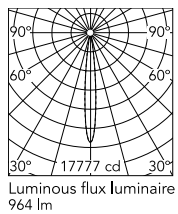

Physical

Colour	White/Steel
Trim	No
Orientation	Fixed
Net weight (kg)	0.34
Package height (mm)	16
Package width (mm)	14
Package length (mm)	21
IP internal	20
IP external	55

Download

Mounting instructions [↓ PDF](#)

Schematic light drawing

h(m)	E(lx)	D(m)
1	17777	0.20
2	4444	0.40
3	1975	0.60
4	1111	0.79
5	711	0.99

Photometric

Lighting type	Direct
Light distribution	Symmetric
CCT (K)	2700
CRI>	90
LED Life / Failure Ratio	L80B10 > 50.000h (Tc=85°C)
Beam angle C0-180 (°)	11
Beam angle C90-270 (°)	11
Extreme cut off	No
UGR _L	<10