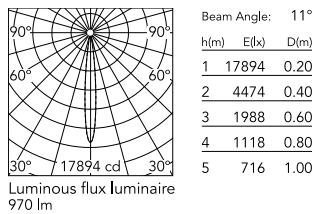

Physical

Colour	Black/Bronze
Trim	No
Orientation	Fixed
Net weight (kg)	0.34
Package height (mm)	16
Package width (mm)	14
Package length (mm)	21
IP internal	20
IP external	55

Download

Mounting instructions [↓ PDF](#)

Schematic light drawing

Photometric

Lighting type	Direct
Light distribution	Symmetric
CCT (K)	2700
CRI>	90
LED Life / Failure Ratio	L80B10 > 50.000h (Tc=85°C)
Beam angle C0-180 (°)	11
Beam angle C90-270 (°)	11
Extreme cut off	No
UGR _L	<10