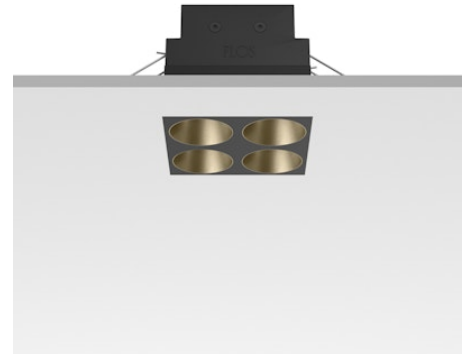

FLOS

05.0642.14C Black/Bronze

Light Shadow Fixed No Trim 4 Spots Square Optic Spot

Designed by FLOS Architectural, 2022

970lm - 2700K - CRI> 90 - Beam° 11

Recessed integrated luminaire with 4 LED lighting spots. Remote power supply included (220-240V). It requires a pre-installation frame, to be ordered separately.

Are you a professional and your project needs consulting and support?

[BOOK AN APPOINTMENT](#)

Main specifications

Mounting	Ceiling recessed
Environments	Indoor dry location
Light source type	LED
Light sources included	Yes
LED type	Power LED
Number of lamps	1
System power (W)	10.8
Source flux (lm)	1169
Lumen Output (lm)	970
Efficacy (lm/W)	89

Physical

Colour	Black/Bronze
Trim	No
Orientation	Fixed
Net weight (kg)	0.34
Package height (mm)	16
Package width (mm)	14
Package length (mm)	21
IP internal	20
IP external	55

Download

Mounting instructions [↓ PDF](#)