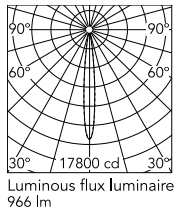

Physical

Colour	White/Black
Trim	No
Orientation	Fixed
Net weight (kg)	0.34
Package height (mm)	16
Package width (mm)	14
Package length (mm)	21
IP internal	20
IP external	55

Download

Mounting instructions [↓ PDF](#)

Schematic light drawing

h(m)	E(lx)	D(m)
1	17800	0.20
2	4450	0.40
3	1978	0.59
4	1113	0.79
5	712	0.99

Photometric

Lighting type	Direct
Light distribution	Symmetric
CCT (K)	2700
CRI>	90
LED Life / Failure Ratio	L80B10 > 50.000h (Tc=85°C)
Beam angle C0-180 (°)	11
Beam angle C90-270 (°)	11
Extreme cut off	No
UGR _L	<10