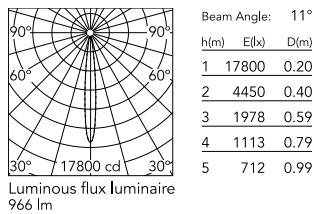

Physical

Colour	Black/Black
Trim	No
Orientation	Fixed
Net weight (kg)	0.34
Package height (mm)	16
Package width (mm)	14
Package length (mm)	21
IP internal	20
IP external	55

Download

Mounting instructions [↓ PDF](#)

Schematic light drawing

Photometric

Lighting type	Direct
Light distribution	Symmetric
CCT (K)	2700
CRI>	90
LED Life / Failure Ratio	L80B10 > 50.000h (Tc=85°C)
Beam angle C0-180 (°)	11
Beam angle C90-270 (°)	11
Extreme cut off	No
UGR _L	<10