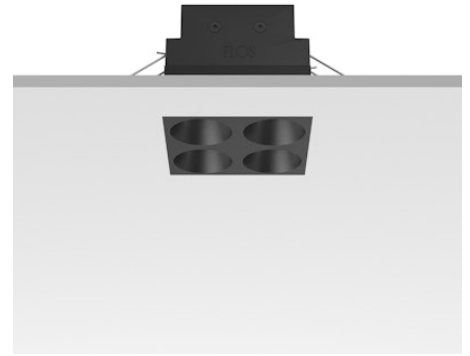

FLOS

05.0641.14C Black/Black

Light Shadow Fixed No Trim 4 Spots Square Optic Spot

Designed by FLOS Architectural, 2022

966lm - 2700K - CRI> 90 - Beam° 11

Recessed integrated luminaire with 4 LED lighting spots. Remote power supply included (220-240V). It requires a pre-installation frame, to be ordered separately.

Are you a professional and your project needs consulting and support?

[BOOK AN APPOINTMENT](#)

Main specifications

Mounting	Ceiling recessed
Environments	Indoor dry location
Light source type	LED
Light sources included	Yes
LED type	Power LED
Number of lamps	1
System power (W)	10.8
Source flux (lm)	1169
Lumen Output (lm)	966
Efficacy (lm/W)	89

Physical

Colour	Black/Black
Trim	No
Orientation	Fixed
Net weight (kg)	0.34
Package height (mm)	16
Package width (mm)	14
Package length (mm)	21
IP internal	20
IP external	55

Download

Mounting instructions [↓ PDF](#)