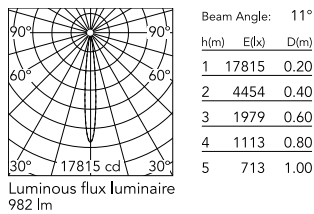

Schematic light drawing

Photometric

Lighting type	Direct
Light distribution	Symmetric
CCT (K)	2700
CRI>	90
LED Life / Failure Ratio	L80B10 > 50.000h (Tc=85°C)
Beam angle C0-180 (°)	11
Beam angle C90-270 (°)	11
Extreme cut off	No
UGR_L	<10

Electrical

Insulation class	II
Frequency (Hz)	50/60
Main voltage (Vac)	220-240
LED current (mA)	900
Power supply	Remote included
Dimmable	No
Power supply type	Non Dimmable